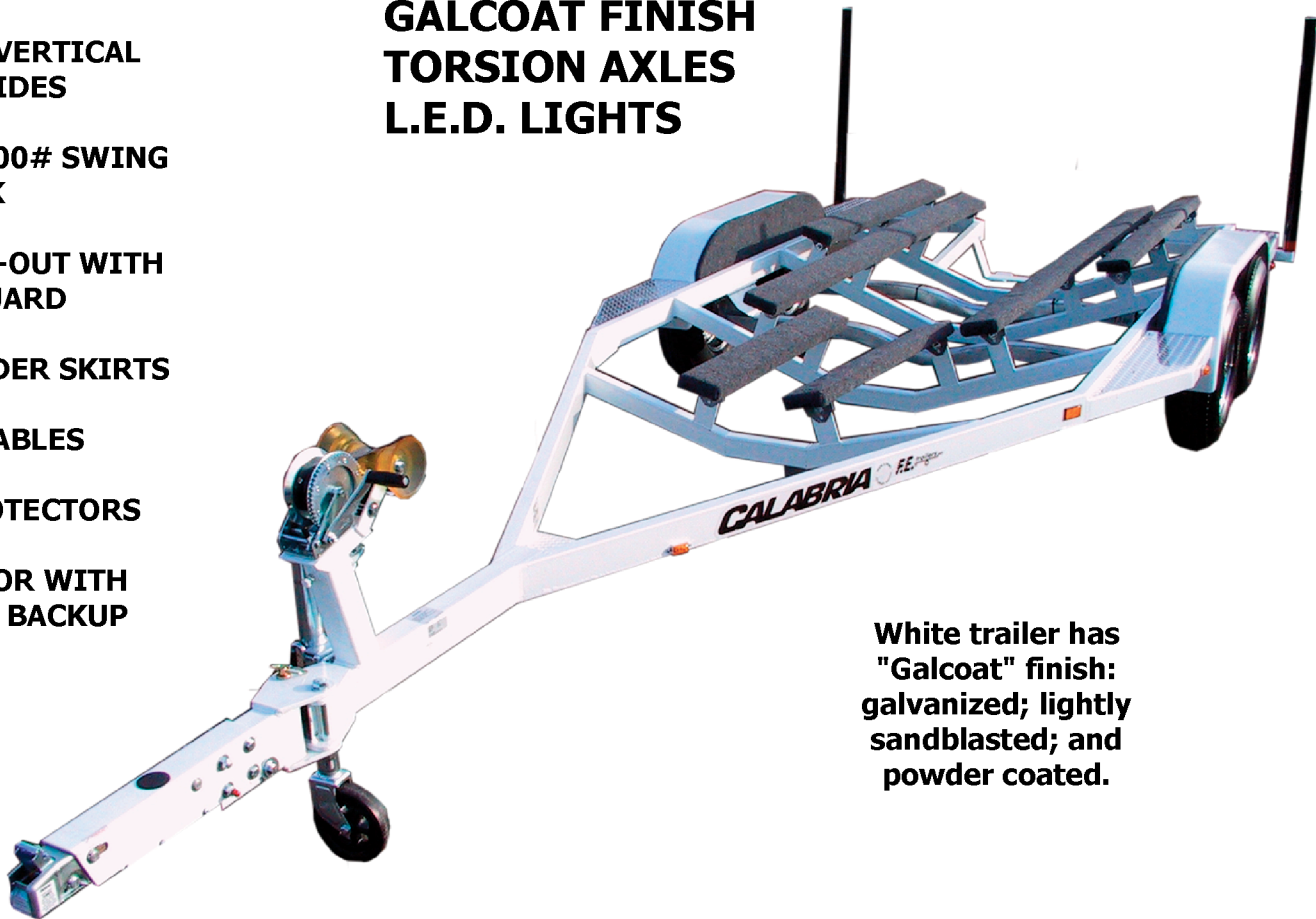

**FULLY WELDED
BOX TUBE STEEL CONSTRUCTION**

**PREMIUM SERIES
INBOARD BOAT TRAILERS
FOR
CALABRIA
GENUINE SKI BOATS**

STANDARD FEATURES

- DISC BRAKES
- ALUMINUM STAR WHEELS
- DIAMOND PLATE STEP PADS: STEPS & FENDERS
- CUSTOM STEPS TIE INTO TONGUE ANGLE
- SWING AWAY TONGUE
- BIG NEOPRENE ROLLERS
- ADJUSTABLE VERTICAL SIDE GUIDES
- BIG WHEEL 1,500# SWING JACK
- IN-BOARD CUT-OUT WITH PROP GUARD
- CARPETED FENDER SKIRTS
- SAFETY CABLES
- BEARING PROTECTORS
- UFP ACTUATOR WITH ELECTRONIC BACKUP

**POPULAR OPTIONS
GALCOAT FINISH
TORSION AXLES
L.E.D. LIGHTS**

White trailer has "Galcoat" finish: galvanized; lightly sandblasted; and powder coated.

1168 N. Johnson Avenue

El Cajon, CA

619-444-9932